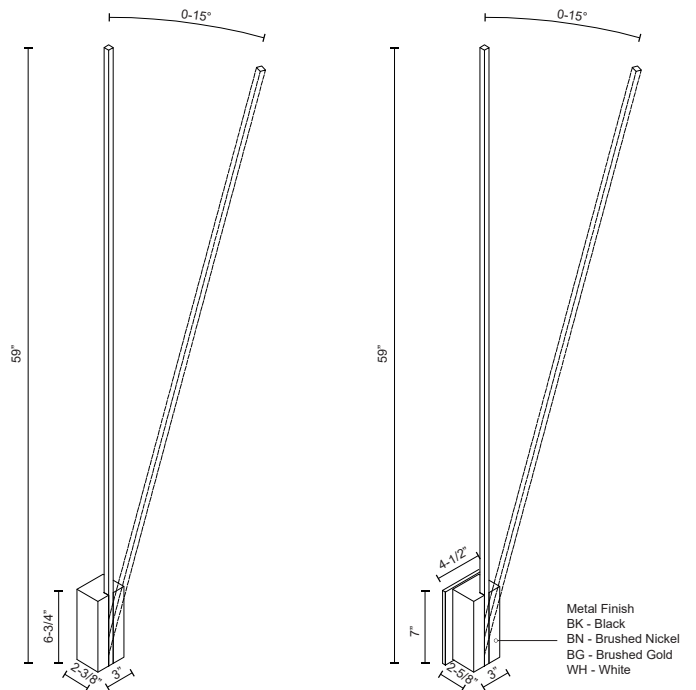

LEVER WS13760

WALL

PROJECT

WS13760-BN
Brushed Nickel

WS13760-BG
Brushed Gold

WS13760-BK
Black

WS13760-WH
White

SPECIFICATION DETAILS

Fixture Dimensions	W4-1/2" x H59" x E2-5/8"
Light Source	LED with DC Driver
Wattage	22W
Total Lumens	1890lm
Delivered Lumens	BK-539lm; BN-906lm; WH-1073lm;
Voltage	120V
Color Temperature	3000K
CRI (Ra)	90CRI
Optional Color Temps	2700K - 5000K Available, Minimum Order Quantities Apply
LED Rated Life	50,000 hours
Dimming	100% - 10%, TRIAC or ELV Dimmer (Not Included)
Diffuser Details	White Acrylic Diffuser
Location	Dry
Illumination Direction	Backlit
Mounting Style	Up Only; Wall;
Energy Star Certified	Energy Star Compliant - BK, BN, WH
Canopy Dimensions	W4-1/2"x H7"x E3/8"
CEC Title 24 JA8	Yes, JA8-2022
Paint Finish	BG01; BK02; BN02; WH02;

* For custom options, consult factory for details.

* For warranty information, please visit www.kuzcolighting.com/warranty

DESCRIPTION

An elongated illuminated line cantilevers up and outward from the precision machined rectilinear wall mount. Oversized to dramatic effect the substantial length of the LEVER arm is juxtaposed by the fine diminutive scale of the square profile. The design of the housing indicates the function, the angle of linear repose may be adjusted by the user while also modifying the spread of light.